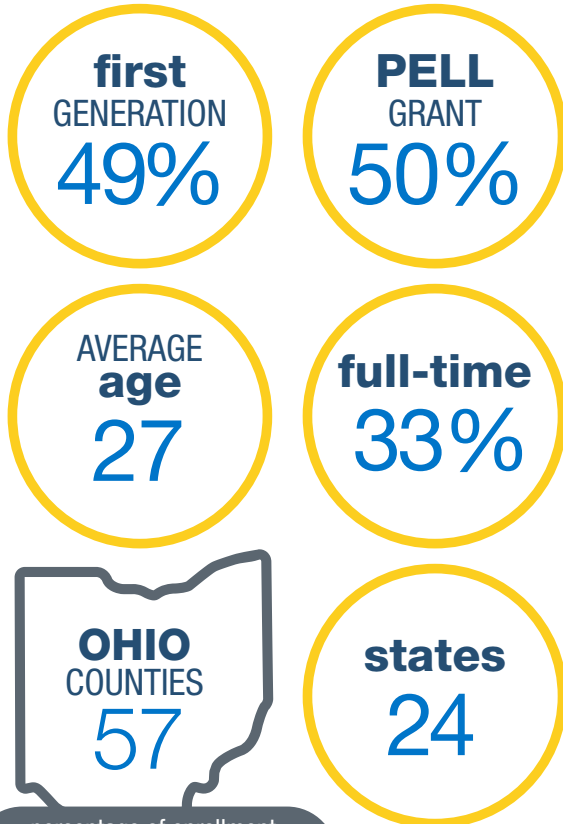

student profile

percentage of enrollment
Stark 38%
Summit 40%

TOP 5 FIELDS